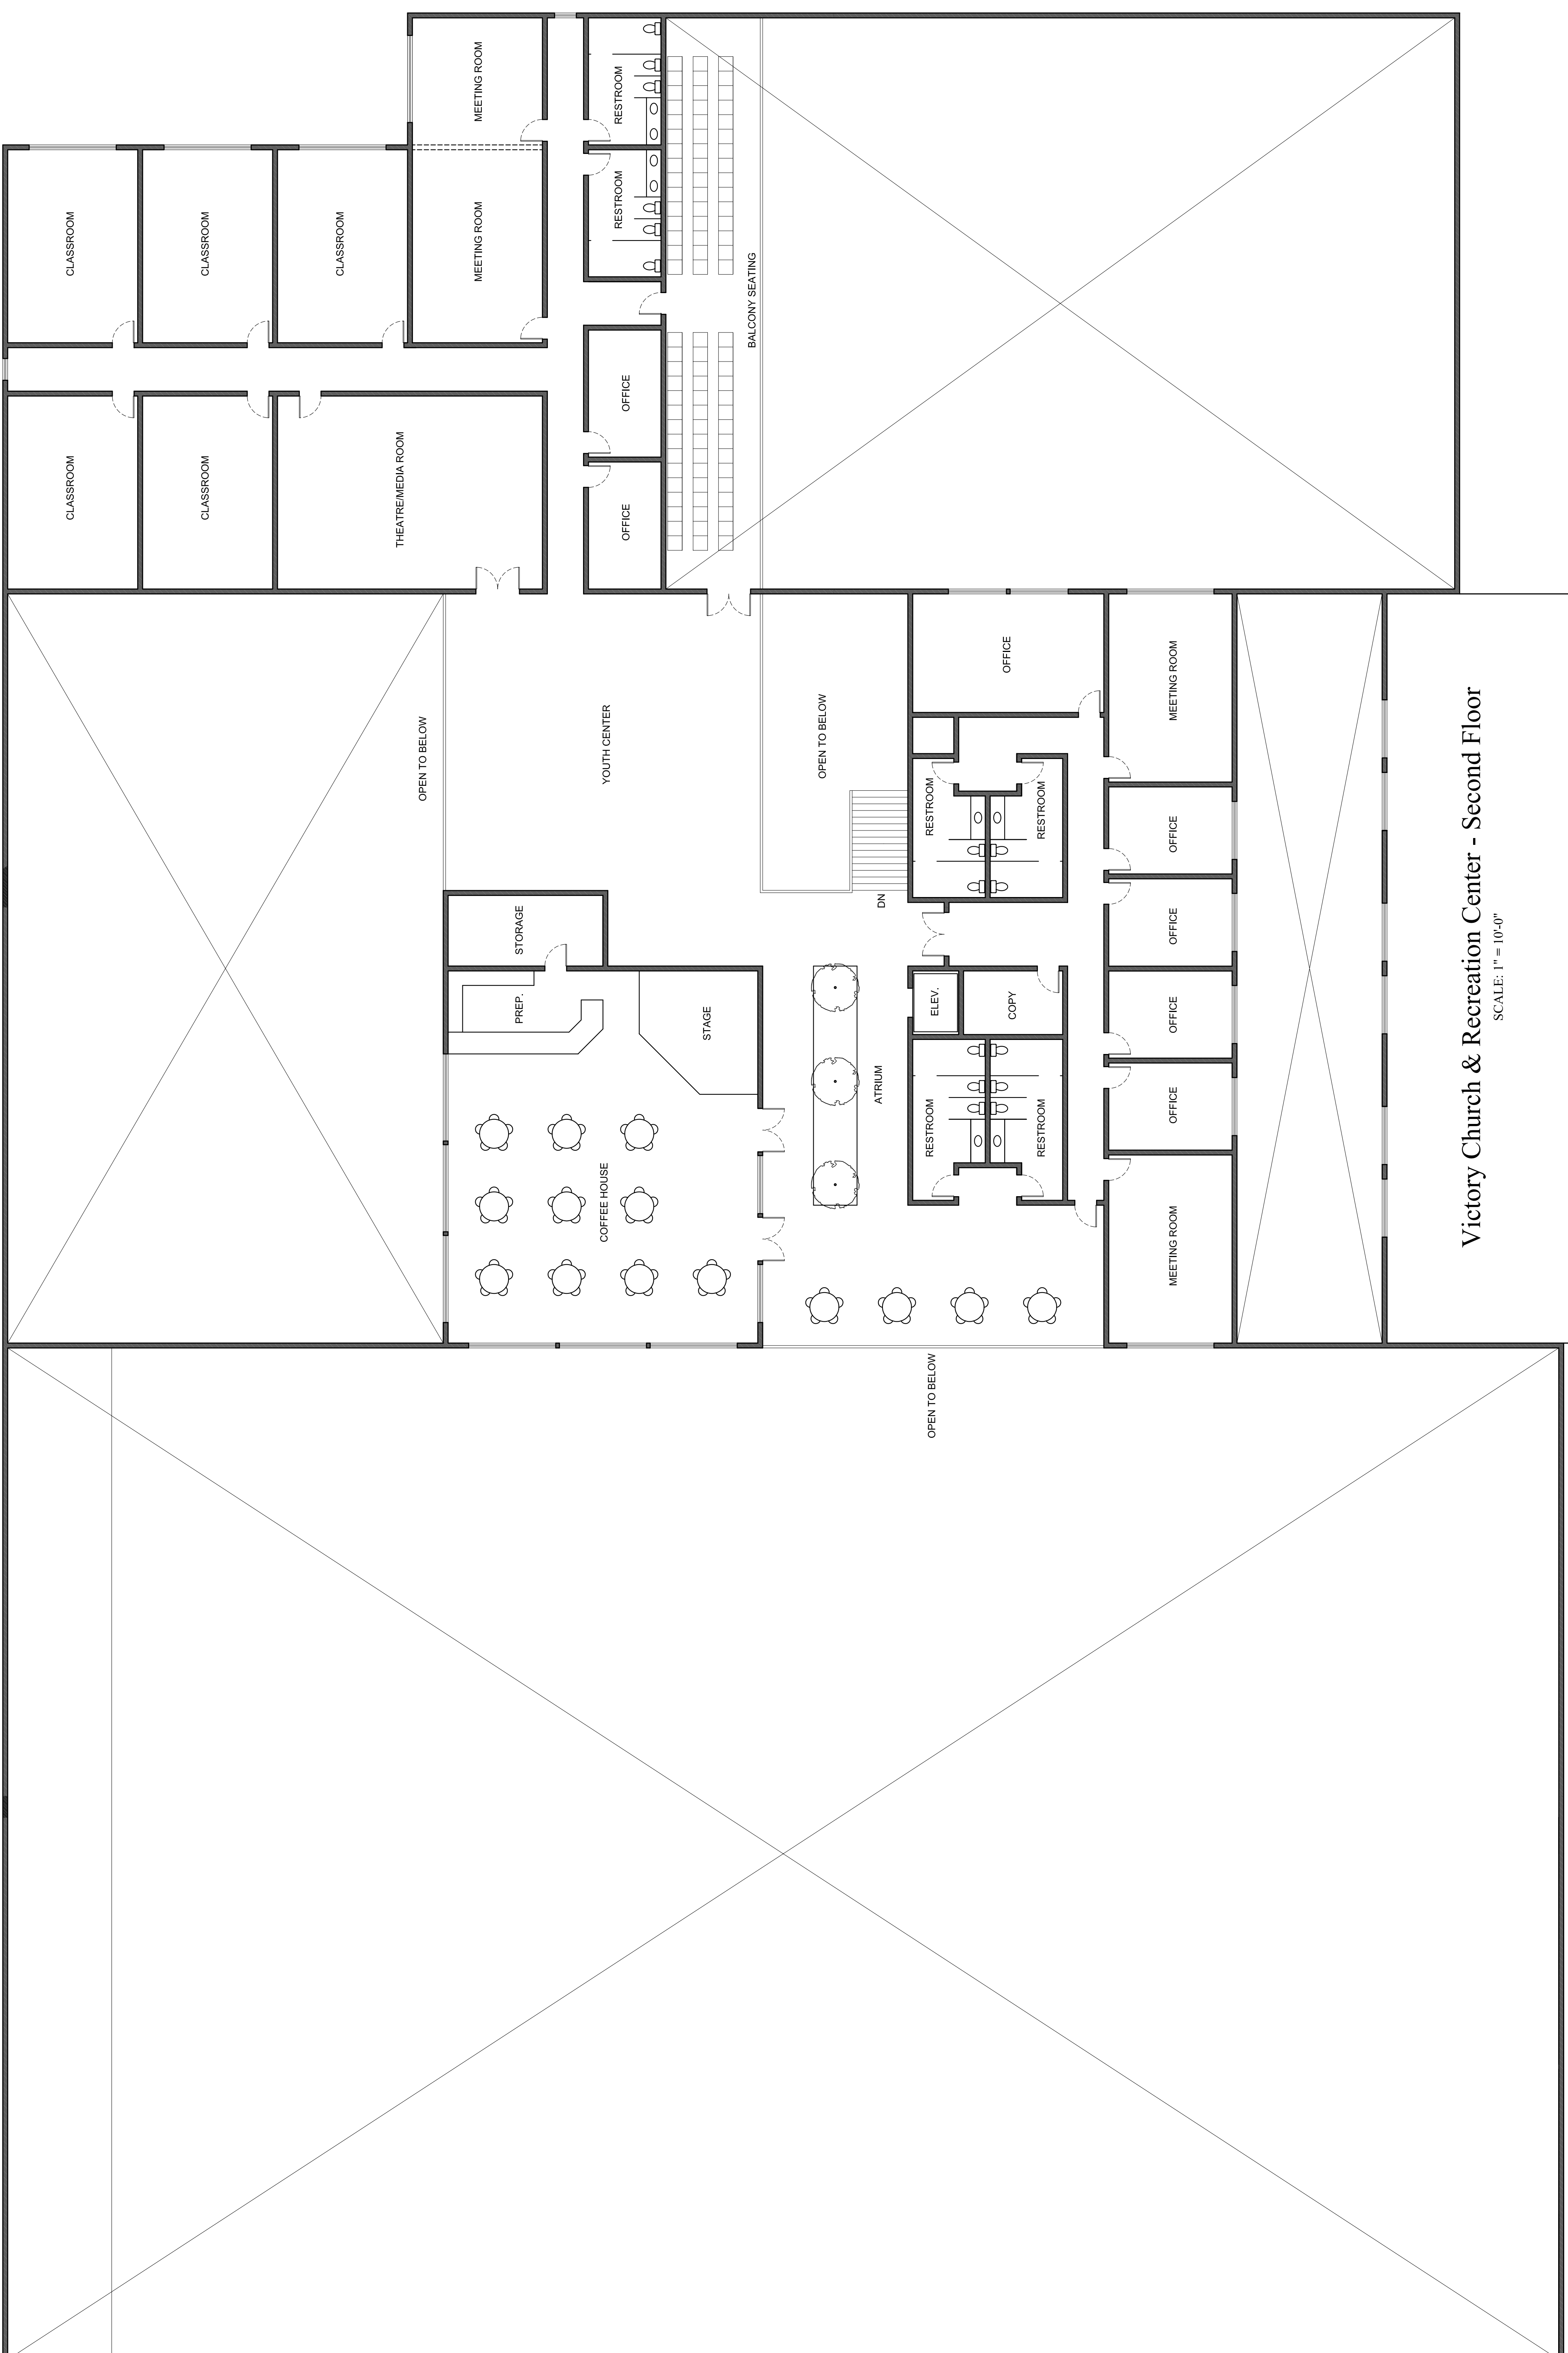

Victory Church & Recreation Center - First Floor
 SCALE: 1" = 10'-0"

Victory Church & Recreation Center - Second Floor
 SCALE: 1" = 10'-0"